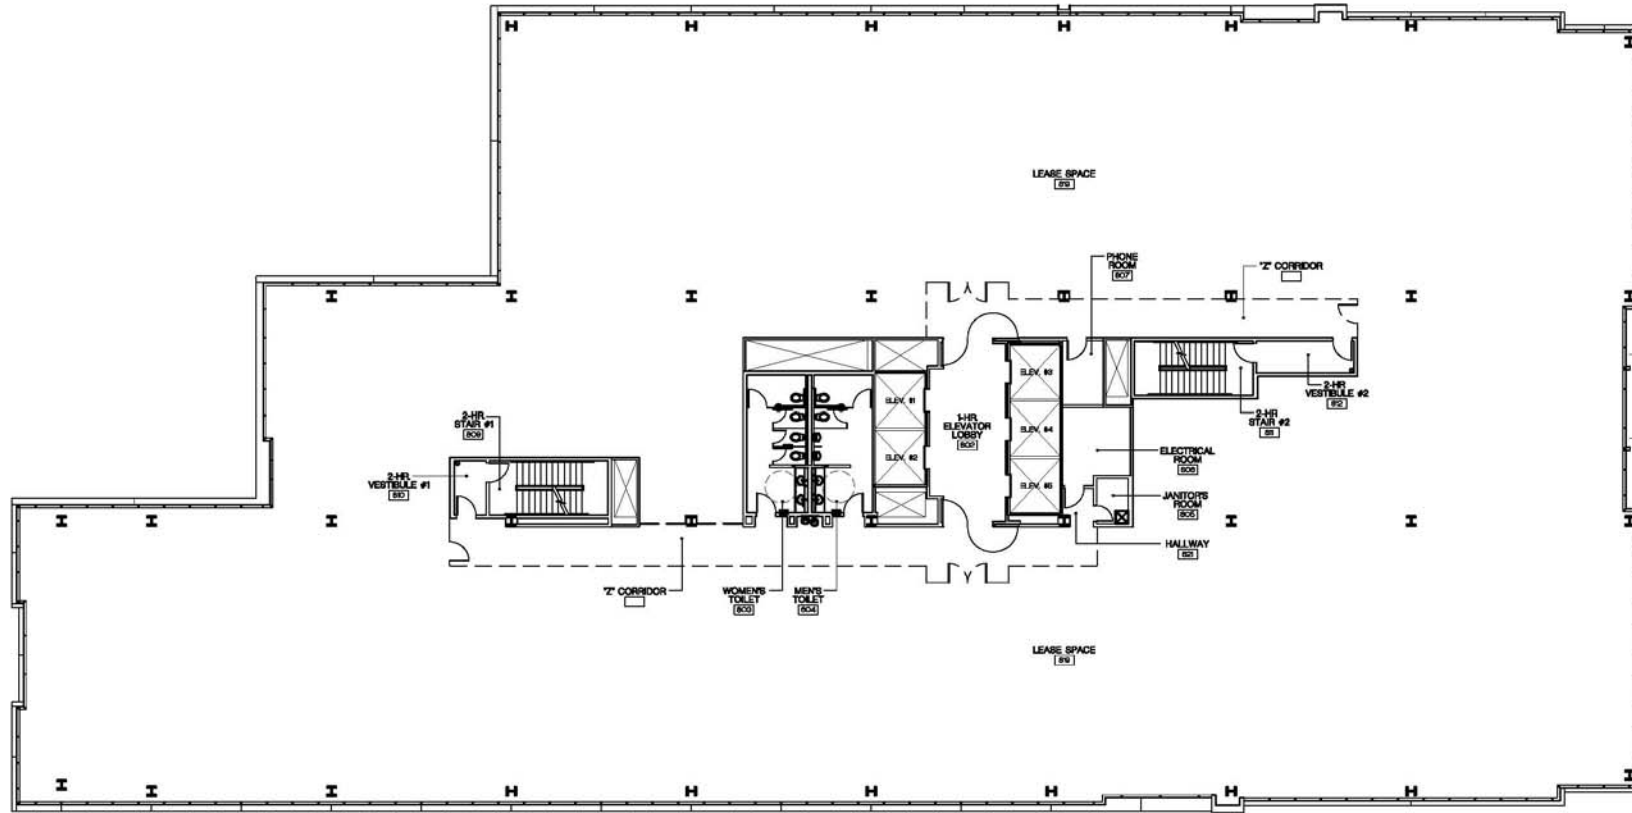

8620 SPECTRUM CENTER BLVD.

EIGHTH FLOOR

MARK WAYNE
(858) 558-5640

ERIC VANN
(858) 558-5627

STEVE WOLF
(858) 558-5685

	<u>RSF</u>	<u>USF</u>
Full Floor	25,748	23,967
Multi-Tenant	25,748	22,860