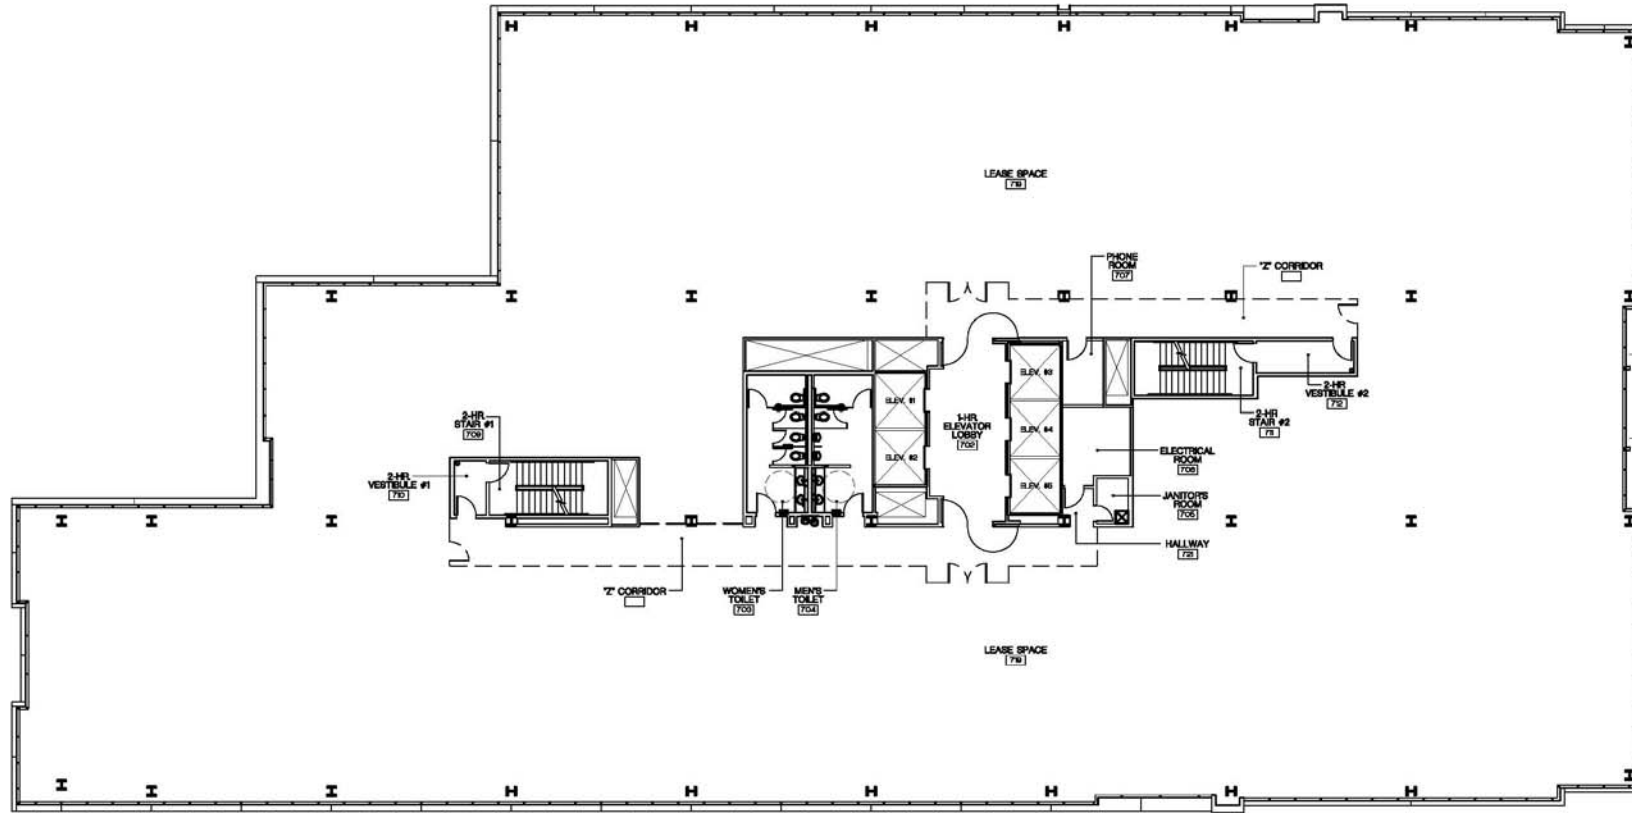

8620 SPECTRUM CENTER BLVD.

SEVENTH FLOOR

MARK WAYNE
(858) 558-5640

ERIC VANN
(858) 558-5627

STEVE WOLF
(858) 558-5685

	<u>RSF</u>	<u>USF</u>
Full Floor	25,740	23,960
Multi-Tenant	25,740	22,853