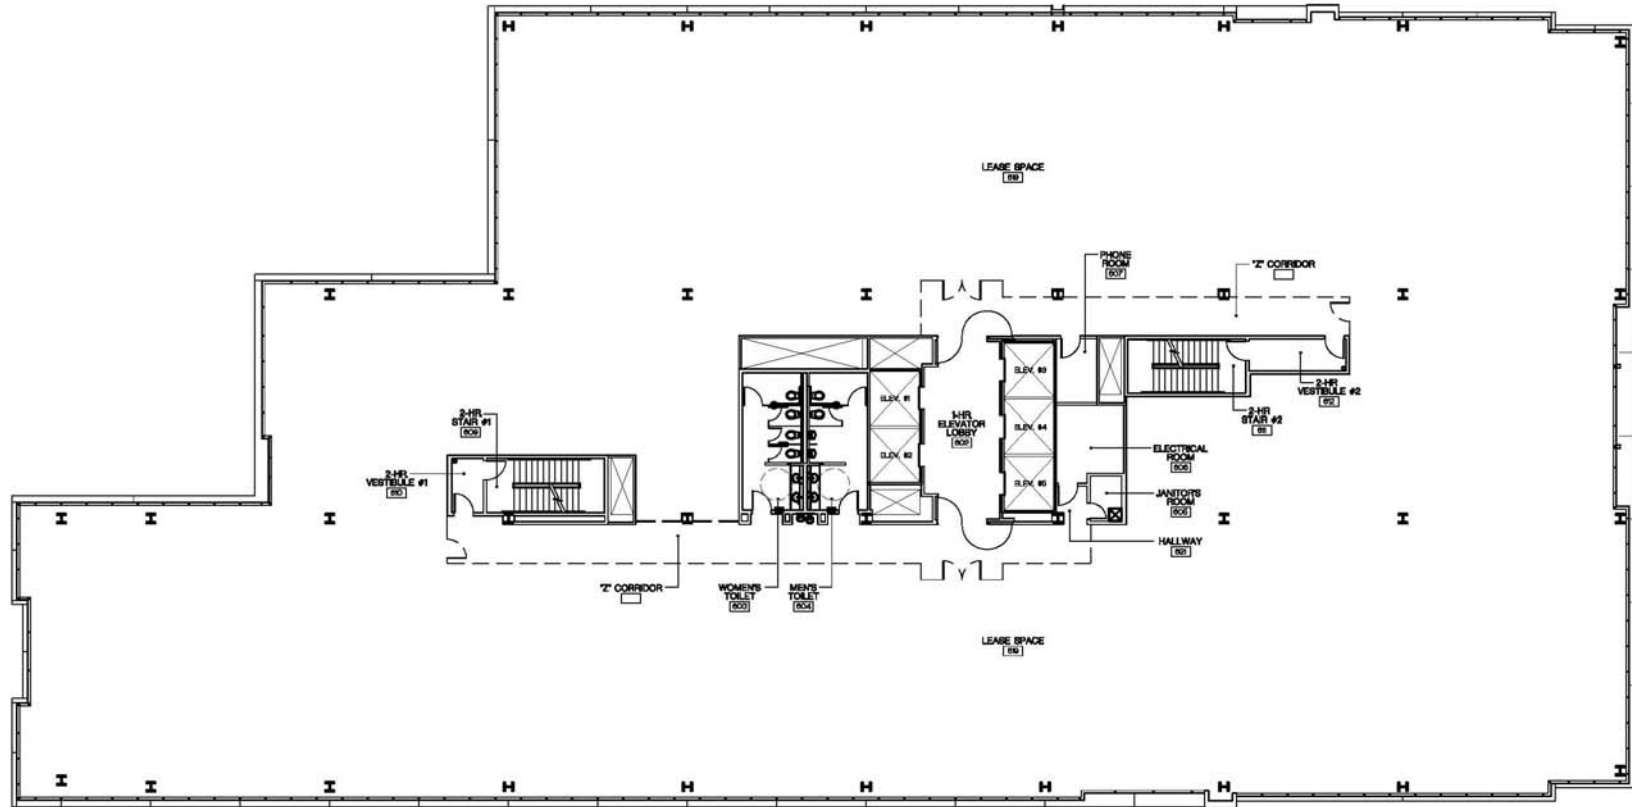

8620 SPECTRUM CENTER BLVD.

SIXTH FLOOR

MARK WAYNE
(858) 558-5640

ERIC VANN
(858) 558-5627

STEVE WOLF
(858) 558-5685

	<u>RSF</u>	<u>USF</u>
Full Floor	25,734	23,954
Multi-Tenant	25,734	22,847