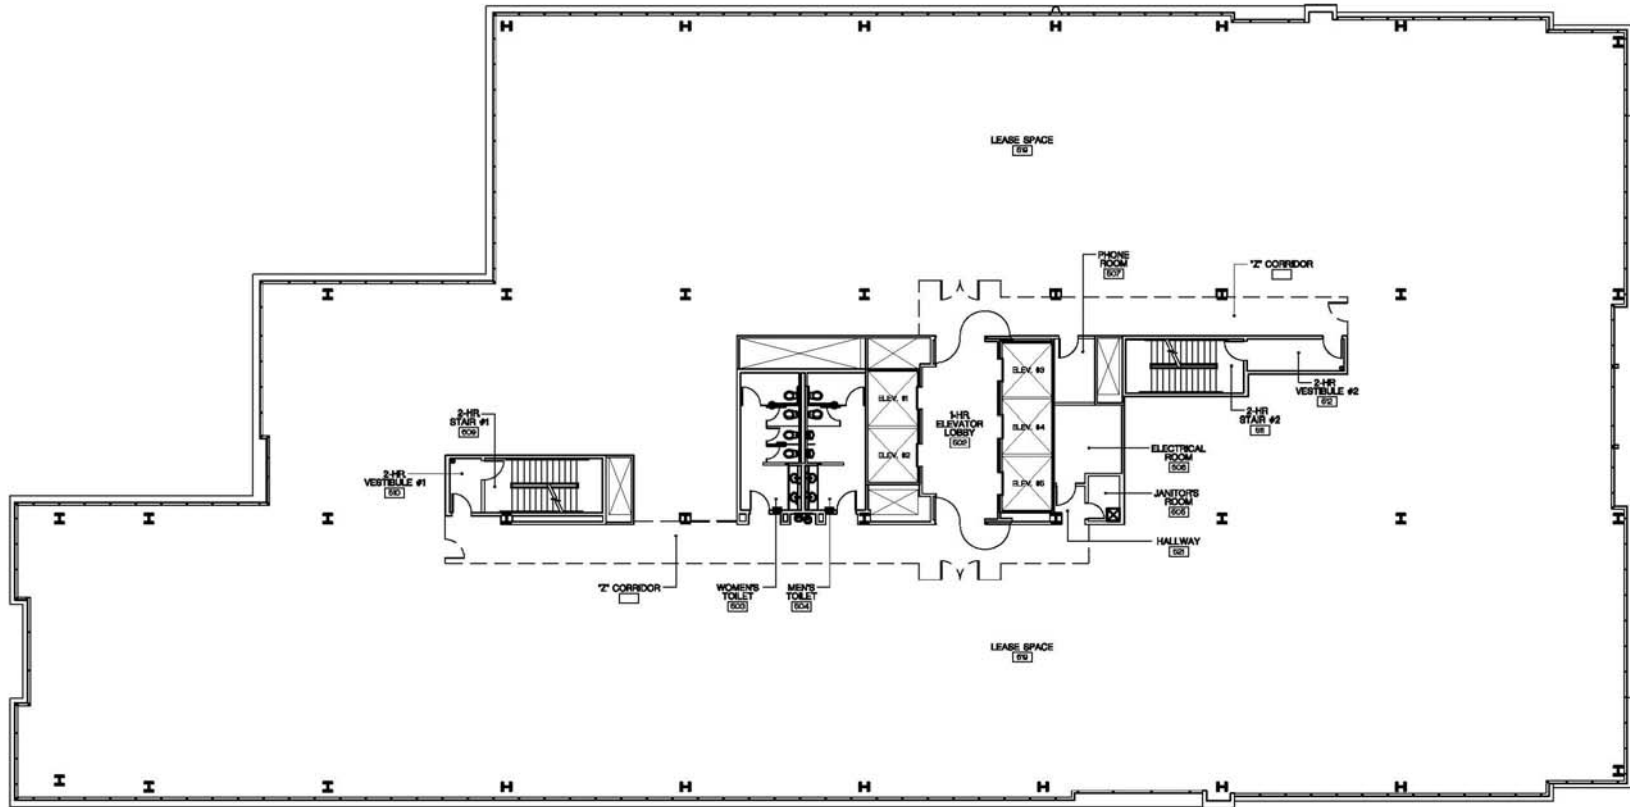

8620 SPECTRUM CENTER BLVD.

FIFTH FLOOR

MARK WAYNE
(858) 558-5640

ERIC VANN
(858) 558-5627

STEVE WOLF
(858) 558-5685

	<u>RSF</u>	<u>USF</u>
Full Floor	25,727	23,947
Multi-Tenant	25,727	22,840