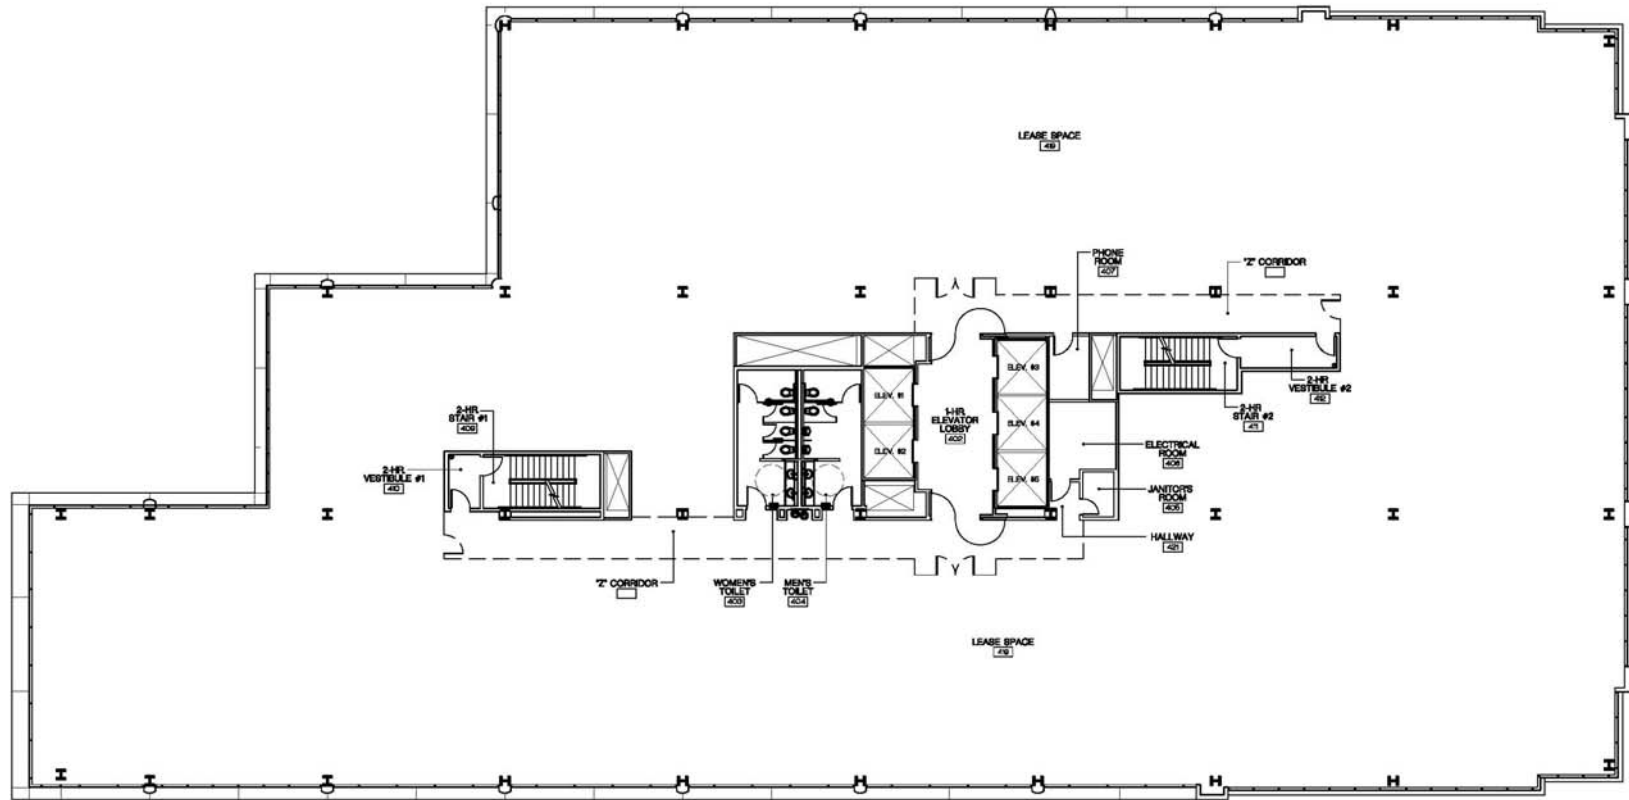

# FOURTH FLOOR

**MARK WAYNE**  
(858) 558-5640

**ERIC VANN**  
(858) 558-5627

**STEVE WOLF**  
(858) 558-5685

	<u>RSF</u>	<u>USF</u>
Full Floor	25,399	23,624
Multi-Tenant	25,399	22,517