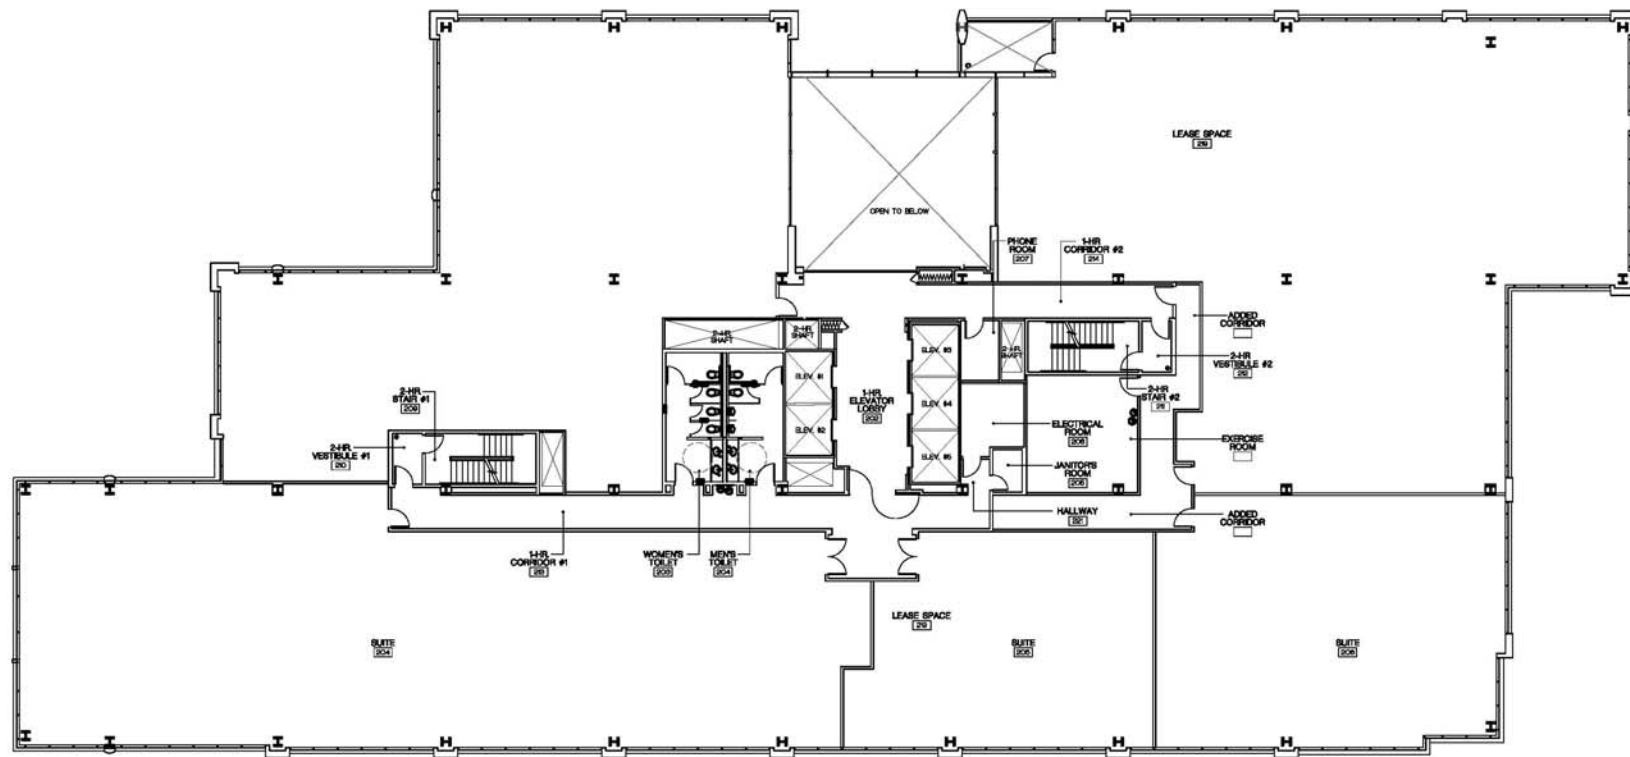

SECOND FLOOR

MARK WAYNE
(858) 558-5640

ERIC VANN
(858) 558-5627

STEVE WOLF
(858) 558-5685

	<u>RSF</u>	<u>USF</u>
Full Floor	24,404	21,025
Multi-Tenant	24,404	21,025