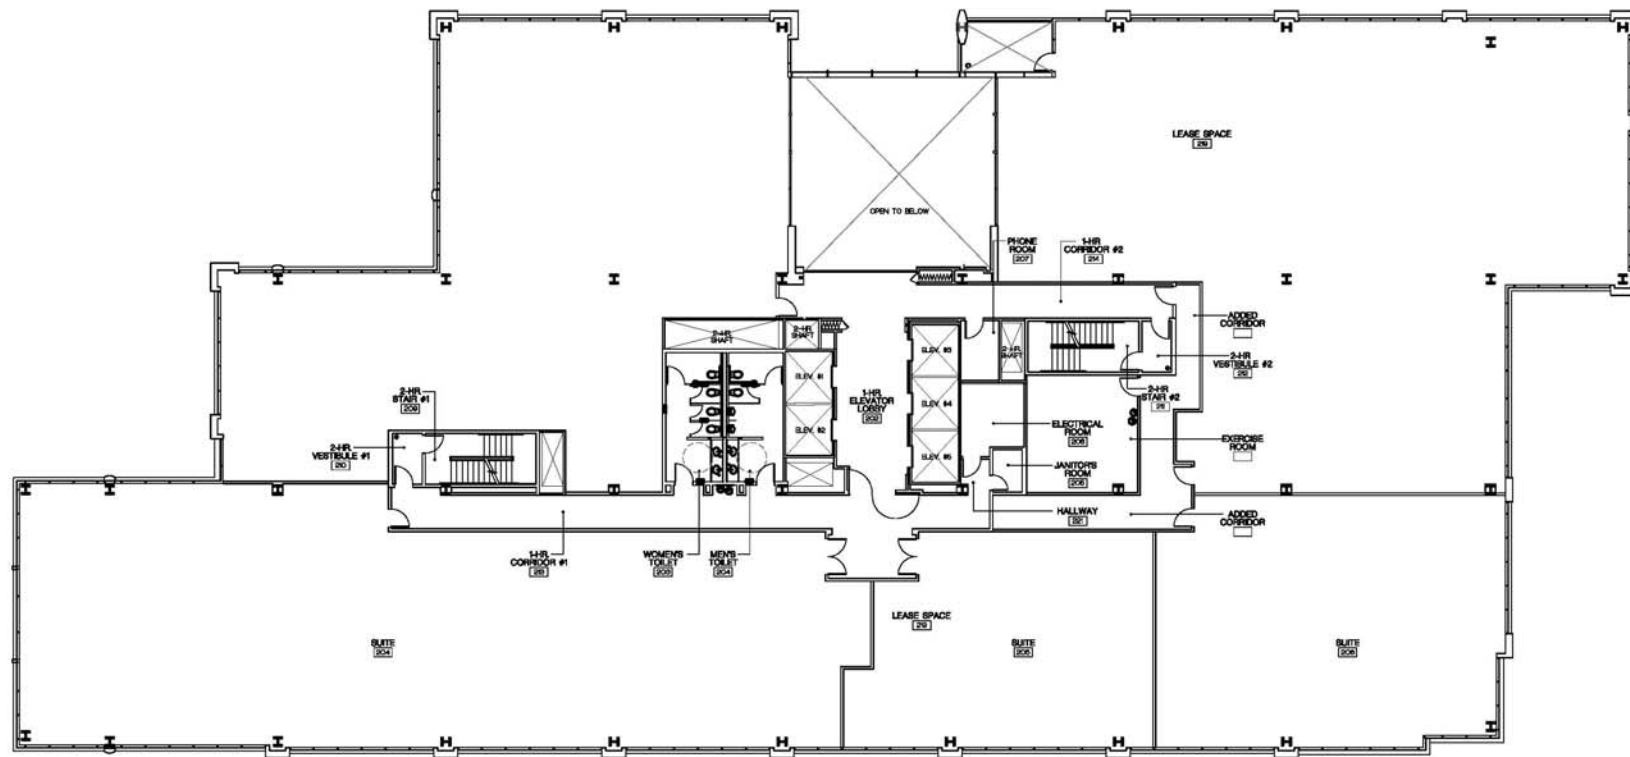

8620 SPECTRUM CENTER BLVD.

SECOND FLOOR

MARK WAYNE
(858) 558-5640

ERIC VANN
(858) 558-5627

STEVE WOLF
(858) 558-5685

	<u>RSF</u>	<u>USF</u>
Full Floor	24,404	21,025
Multi-Tenant	24,404	21,025

8620 SPECTRUM CENTER BLVD.

SECOND FLOOR SPEC SUITE PLANS

SUITE	RSF
201	7,233
202	5,627
204*	6,266
205*	1,940
206*	2,739
Contiguous	10,945*

MARK WAYNE
(858) 558-5640

ERIC VANN
(858) 558-5627

STEVE WOLF
(858) 558-5685