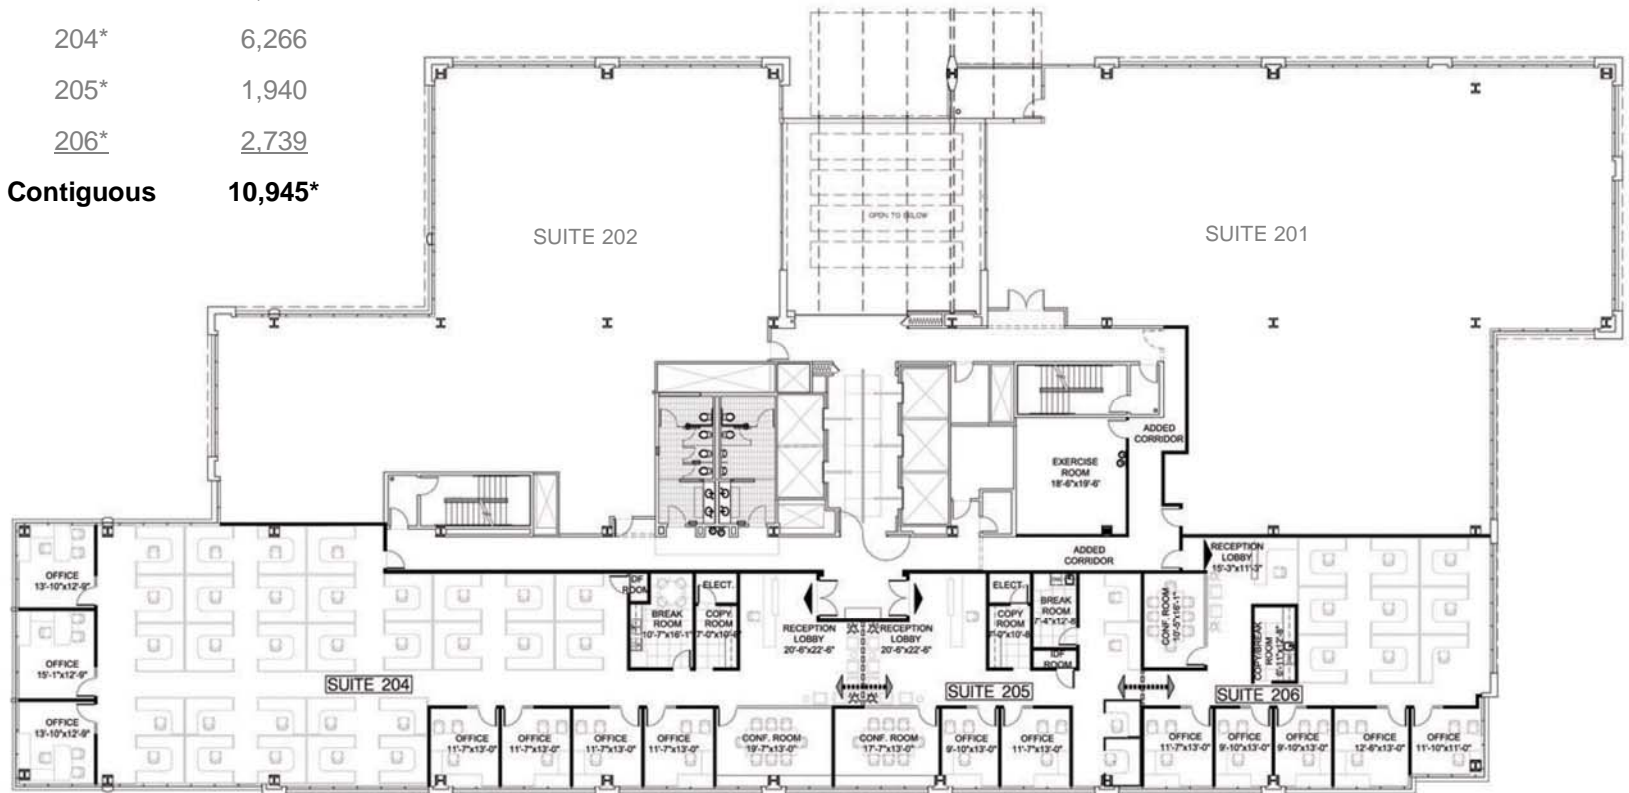

8620 SPECTRUM CENTER BLVD.

SECOND FLOOR

MARK WAYNE
(858) 558-5640

ERIC VANN
(858) 558-5627

STEVE WOLF
(858) 558-5685

	<u>RSF</u>	<u>USF</u>
Full Floor	24,404	21,025
Multi-Tenant	24,404	21,025

8620 SPECTRUM CENTER BLVD.

SECOND FLOOR SPEC SUITE PLANS

SUITE	RSF
201	7,233
202	5,627
204*	6,266
205*	1,940
206*	2,739
Contiguous	10,945*

MARK WAYNE
(858) 558-5640

ERIC VANN
(858) 558-5627

STEVE WOLF
(858) 558-5685