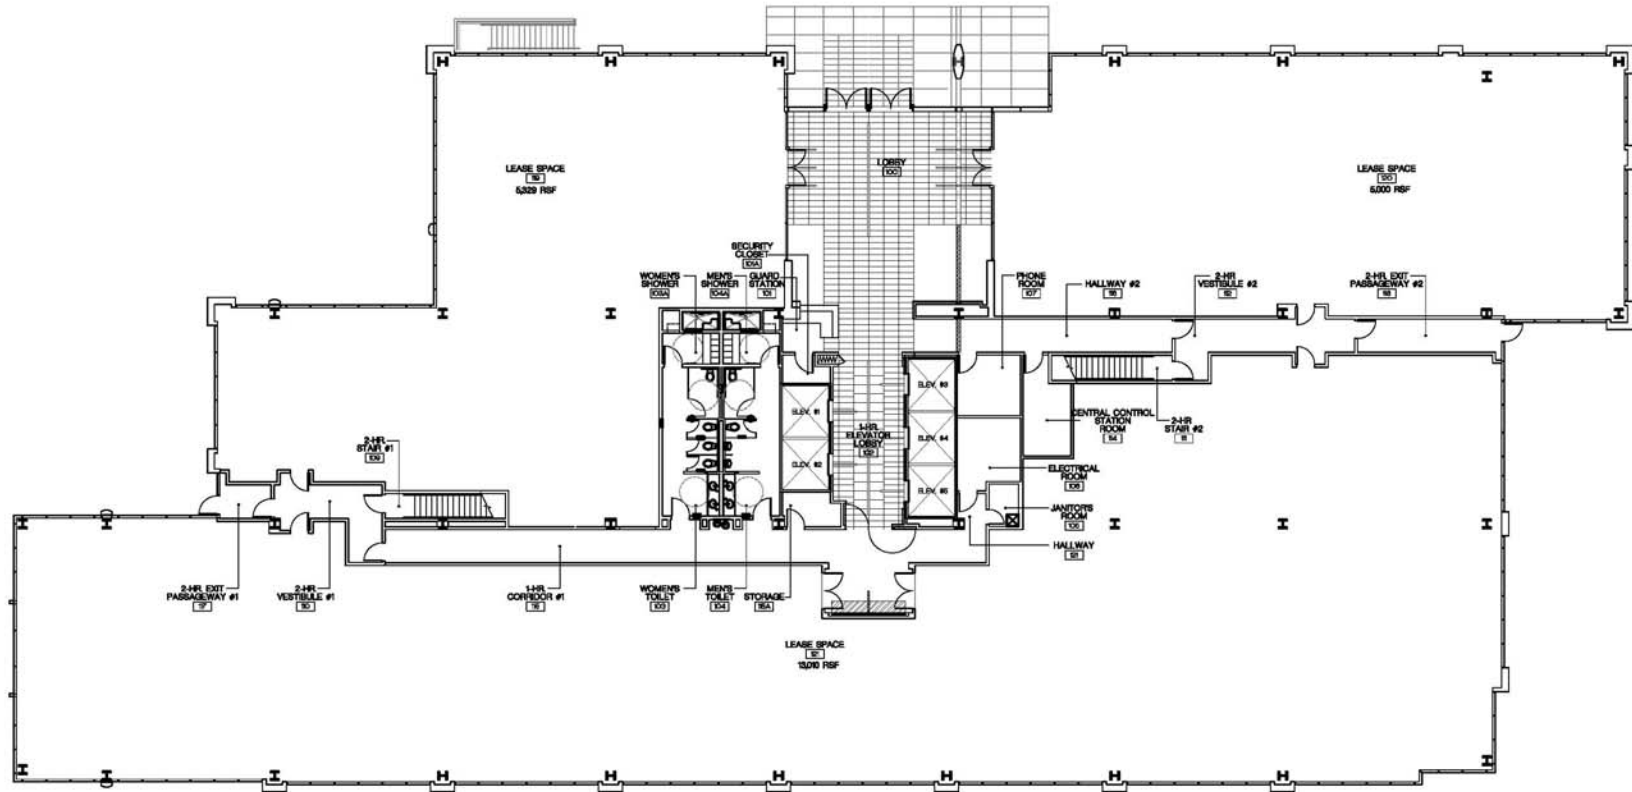

8620 SPECTRUM CENTER BLVD.

FIRST FLOOR

MARK WAYNE
(858) 558-5640

ERIC VANN
(858) 558-5627

STEVE WOLF
(858) 558-5685

	<u>RSF</u>	<u>USF</u>
Full Floor	23,339	21,228
Multi-Tenant	23,339	21,228